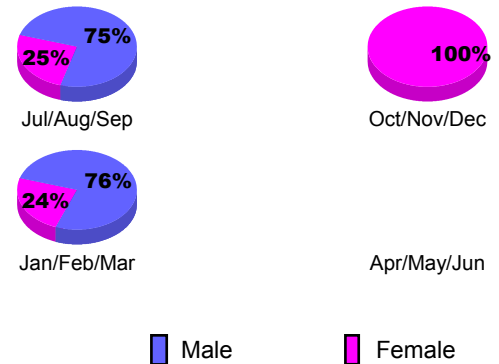

Club Results 2012-2013

Goal, New, Dropped, Gain/Loss

YTD Status Quo Clubs 2012-2013

Status Quo Clubs Compared to Status Quo Members

Club Gain/Loss 2012-2013

MEMBERSHIP

Month	Net Memb Goal	Actual New Memb	Actual Dropped Memb	Gain/Loss of Memb
2012-2013				
Jul/Aug/Sep		135	110	25
Oct/Nov/Dec		20	18	2
Jan/Feb/Mar		41	75	-34
Apr/May/June		30	57	-27
Totals		226	260	-34

Membership Results 2012-2013

Goal, New, Dropped, Gain/Loss

Gender Comparison 2012-2013

Membership Gain/Loss 2012-2013

GMT: **PAUL CHOR HO FAN**

Location: **MACAO**

GMT CA: **5**

CLUBS