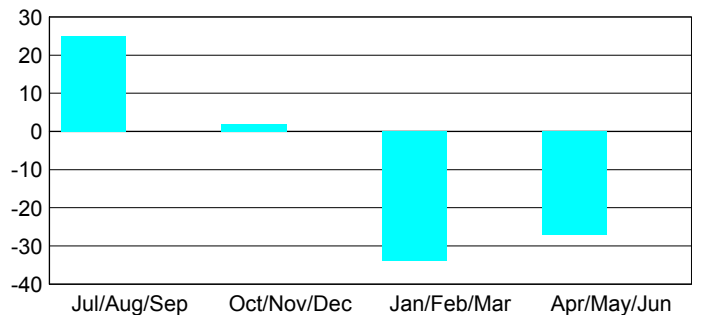

Club Results 2012-2013

Goal, New, Dropped, Gain/Loss

YTD Status Quo Clubs 2012-2013

Status Quo Clubs Compared to Status Quo Members

Club Gain/Loss 2012-2013

MEMBERSHIP

Month	Net Memb Goal	Actual New Memb	Actual Dropped Memb	Gain/Loss of Memb
2012-2013				
Jul/Aug/Sep		135	110	25
Oct/Nov/Dec		20	18	2
Jan/Feb/Mar		41	75	-34
Apr/May/June		30	57	-27
Totals		226	260	-34

Membership Results 2012-2013

Goal, New, Dropped, Gain/Loss

Gender Comparison 2012-2013

Membership Gain/Loss 2012-2013

GMT: **PAUL CHOR HO FAN**

Location: **MACAO**

GMT CA: **5**

CLUBS

Month	New Club Goal	Actual New Clubs	Actual Dropped Clubs	Gain/Loss of Clubs
2012-2013				
Jul/Aug/Sep		0	0	0
Oct/Nov/Dec		0	0	0
Jan/Feb/Mar		0	0	0
Apr/May/Jun		0	0	0
Totals		0	0	0

Club Results 2012-2013