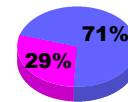

Goal, New, Dropped, Gain/Loss

YTD Status Quo Clubs 2012-2013

Status Quo Clubs Compared to Status Quo Members

Club Gain/Loss 2012-2013

MEMBERSHIP

Month	Net Memb Goal	Actual New Memb	Actual Dropped Memb	Gain/Loss of Memb
2012-2013				
Jul/Aug/Sep		1	0	1
Oct/Nov/Dec		0	0	0
Jan/Feb/Mar		0	0	0
Apr/May/Jun		0	0	0
Totals		1	0	1

Membership Results 2012-2013

Goal, New, Dropped, Gain/Loss

Gender Comparison 2012-2013

Membership Gain/Loss 2012-2013