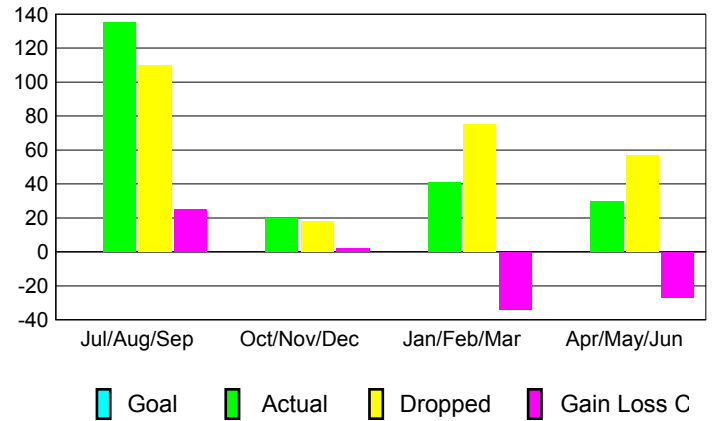

GMT: **PAUL CHOR HO FAN**

Location: **HONG KONG, CHINA**

GMT CA: **5**

CLUBS

Month	New Club Goal	Actual New Clubs	Actual Dropped Clubs	Gain/Loss of Clubs
2012-2013				
Jul/Aug/Sep		0	0	0
Oct/Nov/Dec		0	0	0
Jan/Feb/Mar		0	0	0
Apr/May/June		0	0	0
Totals		0	0	0

Club Results 2012-2013

Goal, New, Dropped, Gain/Loss

YTD Status Quo Clubs 2012-2013

Status Quo Clubs Compared to Status Quo Members

Club Gain/Loss 2012-2013

MEMBERSHIP

Month	Net Memb Goal	Actual New Memb	Actual Dropped Memb	Gain/Loss of Memb
2012-2013				
Jul/Aug/Sep		135	110	25
Oct/Nov/Dec		20	18	2
Jan/Feb/Mar		41	75	-34
Apr/May/June		30	57	-27
Totals		226	260	-34

Membership Results 2012-2013

Goal, New, Dropped, Gain/Loss

Gender Comparison 2012-2013

Membership Gain/Loss 2012-2013

GMT: **PAUL CHOR HO FAN**

Location: **MACAO**

GMT CA: **5**

CLUBS